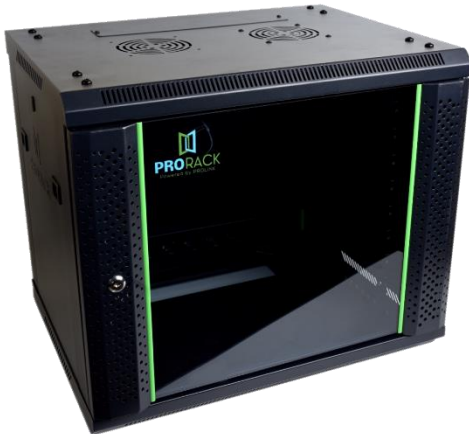

PRORACK

Powered by PROLINK

We provide customers with satisfactory products and services according to international standards, to meet different customer needs.

Description:

- Wall mount cabinet with glass door, 1 fan, 1 shelf and 1 PDU 6 outlet.

Main material:

- Cold-rolled steel

Load capacity:

- Static load: 800KG

Surface treatment:

- Degreasing, pickling, phosphating, laundering, powder coating

Features:

- Exquisite design with precise dimensions and craftsmanship
- Two side panels for each side can be separately open with locks, which are easy to operation and maintenance
- Two back sides with multifunctional cable routing panels
- High-class locks
- Casters and support feet can be installed simultaneously
- Optional pedestals for fixation, cable routing, ventilation, and rat proof
- Curved front screen door & back double screen door enable equipment to ventilate well
- Various optional accessories
- Pro-Rack logo is printed on the side panel

TYPES	PR-W6609
CAPACITY (U)	9U
WIDTH	600
DEPTH	600
HEIGHT	500
WHOLE PACKAGE	
WIDTH	620
DEPTH	620
HIGHT	530
VOLUME (M ³)	0.154
FLAT PACKAGE	
PACKAGE	620*530*170
VOLUMES (M ³)	0.082
Front Door	Glass

Color: