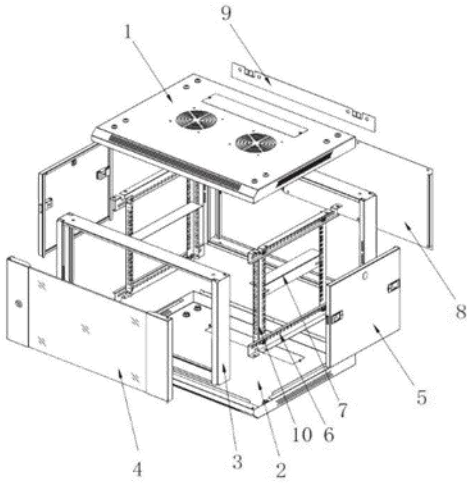

Main material:

- Cold-rolled steel

Load capacity:

- Static load: 800KG

Surface treatment:

- Degreasing, pickling, phosphating, laundering, powder coating

Features:

- Exquisite design with precise dimensions and craftsmanship
- Two side panels for each side can be separately open with locks, which are easy to operation and maintenance
- Two back sides with multifunctional cable routing panels
- High-class locks
- Casters and support feet can be installed simultaneously
- Optional pedestals for fixation, cable routing, ventilation, and rat proof
- Curved front screen door & back double screen door enable equipment to ventilate well
- Various optional accessories
- Pro-Rack logo is printed on the side panel

Structure

- 1. Top cover
- 2. Bottom plate
- 3. Frame
- 4. Front door
- 5. Side panel
- 6. Horizontal bracket
- 7. L-shaped bar
- 8. Back panel
- 9. Mounting panel
- 10. Profile Rail

Size

Installing

Technical parameters:

TYPES	PR-W6609
CAPACITY (U)	9U
WIDTH	600
DEPTH	600
HEIGHT	500
WHOLE PACKAGE	
WIDTH	620
DEPTH	620
HIGHT	530
VOLUME (M ³)	0.154
FLAT PACKAGE	
PACKAGE	620*530*170
VOLUMES (M ³)	0.082
Front Door	Glass

Color: