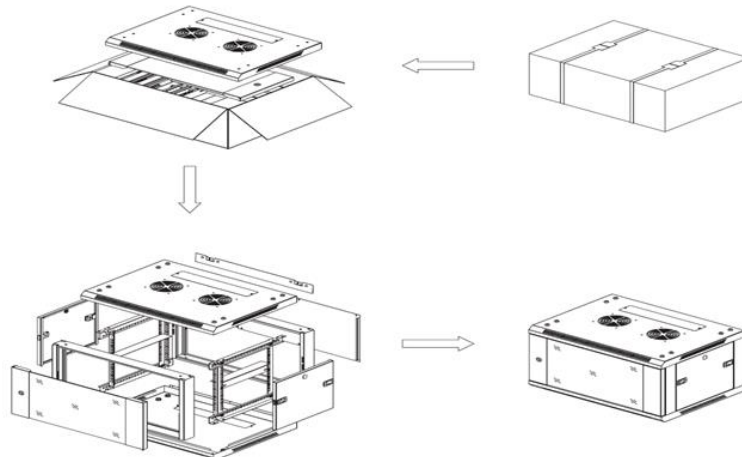

Main material:

- Cold-rolled steel

Load capacity:

- Static load: 800KG

Surface treatment:

- Degreasing, pickling, phosphating, laundering, powder coating

Features:

- Exquisite design with precise dimensions and craftsmanship
- Two side panels for each side can be separately open with locks, which are easy to operation and maintenance
- Two back sides with multifunctional cable routing panels
- High-class locks
- Casters and support feet can be installed simultaneously
- Optional pedestals for fixation, cable routing, ventilation, and rat proof
- Curved front screen door & back double screen door enable equipment to ventilate well
- Various optional accessories
- Pro-Rack logo is printed on the side panel

Structure

- 1. Top cover
- 2. Bottom plate
- 3. Frame
- 4. Front door
- 5. Side panel
- 6. Horizontal bracket
- 7. L-shaped bar
- 8. Back panel
- 9. Mounting panel
- 10. Profile Rail

Size

Installing

Technical parameters: