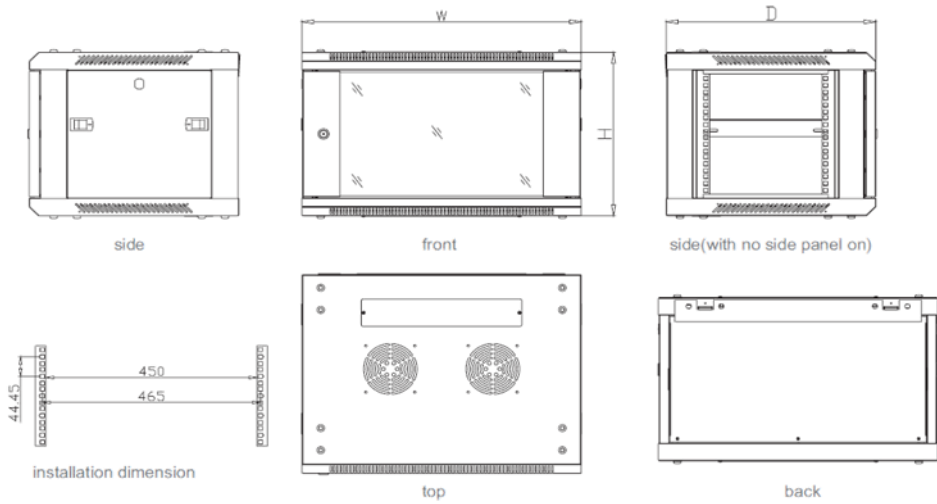

Main material:

- Cold-rolled steel

Load capacity:

- Static load: 800KG

Surface treatment:

- Degreasing, pickling, phosphating, laundering, powder coating

Features:

- Exquisite design with precise dimensions and craftsmanship
- Two side panels for each side can be separately open with locks, which are easy to operation and maintenance
- Two back sides with multifunctional cable routing panels
- High-class locks
- Casters and support feet can be installed simultaneously
- Optional pedestals for fixation, cable routing, ventilation, and rat proof
- Curved front screen door & back double screen door enable equipment to ventilate well
- Various optional accessories
- Pro-Rack logo is printed on the side panel

Structure

- 1. Top cover
- 2. Bottom plate
- 3. Frame
- 4. Front door
- 5. Side panel
- 6. Horizontal bracket
- 7. L-shaped bar
- 8. Back panel
- 9. Mounting panel
- 10. Profile Rail

Size

Installing

Technical parameters:

TYPES	PR-W6609
CAPACITY (U)	9U
WIDTH	600
DEPTH	600
HEIGHT	500
WHOLE PACKAGE	
WIDTH	620
DEPTH	620
HIGHT	530
VOLUME (M ³)	0.154
FLAT PACKAGE	
PACKAGE	620*530*170
VOLUMES (M ³)	0.082
Front Door	Glass

Color: